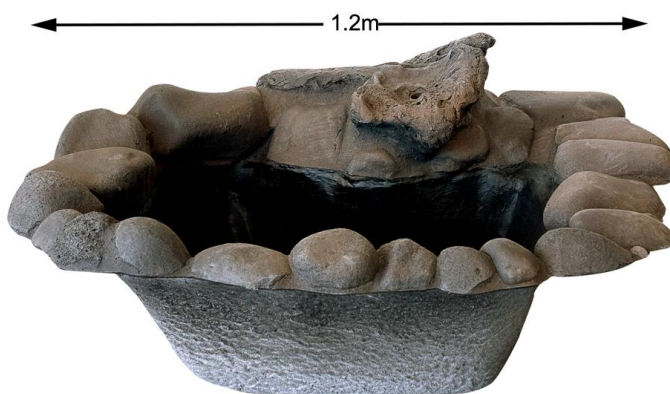

adwater® Garden Water Features

adwater® garden water features incorporate EZI-ROC® artificial stone and rock. We have available a wide range of styles to suit many settings, from a New Zealand bush scene to a formal or classical landscape.

Babbling Brooks consist of river-worn boulders and pebbles that are typically found in New Zealand streams. Choose from three different styles - Pebble Brook, Boulder Brook and the Pebble Pond.

Pebble Brook in bush setting

Boulder Brook in setting

Pebble self-contained pond with small spring

Pebble Brook components

Boulder Brook components

Pebble Pond AD304