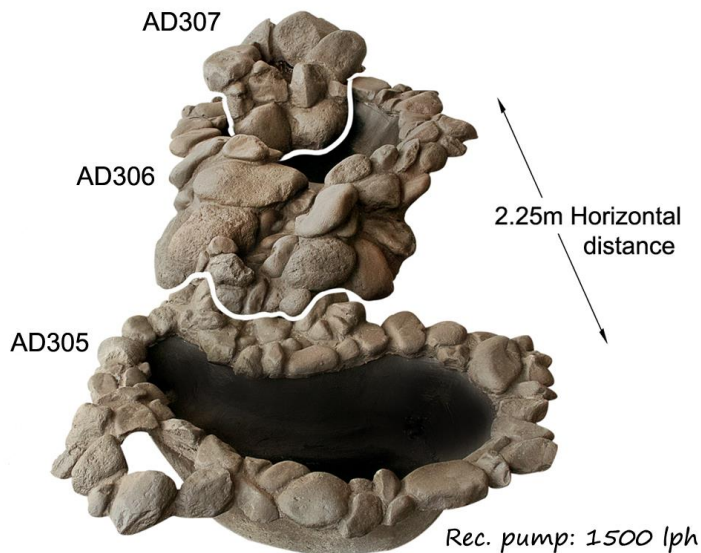

adwater® Garden Water Features

adwater® garden water features incorporate EZI-ROC® artificial stone and rock. We have available a wide range of styles to suit many settings, from a New Zealand bush scene to a formal or classical landscape.

Babbling Brooks consist of river-worn boulders and pebbles that are typically found in New Zealand streams. Choose from three different styles - Pebble Brook, Boulder Brook and the Pebble Pond.

Pebble Brook in bush setting

Boulder Brook in setting

Pebble self-contained pond with small spring

Pebble Brook components

Boulder Brook components

Pebble Pond AD304