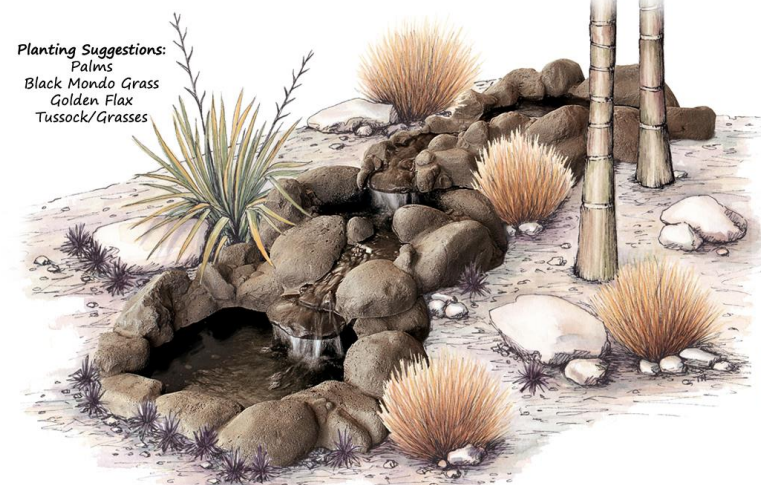

adwater® Garden Water Features

adwater® garden water features incorporate EZI-ROC® artificial stone and rock. We have available a wide range of styles to suit many settings, from a New Zealand bush scene to a formal or classical landscape.

Babbling Brooks consist of river-worn boulders and pebbles that are typically found in New Zealand streams. Choose from three different styles - Pebble Brook, Boulder Brook and the Pebble Pond.

Pebble Brook in bush setting

Boulder Brook in setting

Pebble self-contained pond with small spring

Pebble Brook components

Boulder Brook components

Pebble Pond AD304