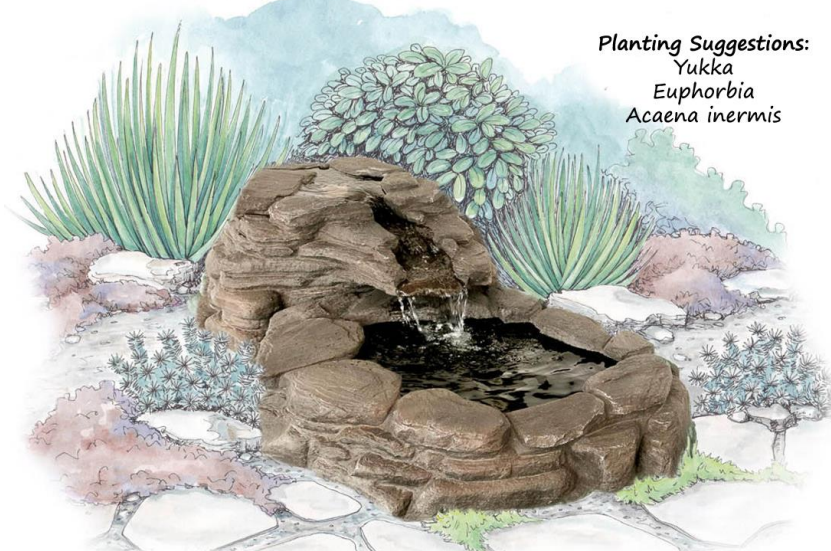

adwater® Garden Water Features

adwater® garden water features incorporate EZI-ROC® artificial stone and rock. We have available a wide range of styles to suit many settings, from a New Zealand bush scene to a formal or classical landscape.

Gentle Cascades

Planting Suggestions:
Festuca glauca (blue grass)
Pachystegia insignis
 Tutukaka moss
Libertia peregrinans

Cascades (Small) in alpine setting

Rec. pump: 1500 lph

Planting Suggestions:
 Weeping Red Maple
 Ornamental Bamboo
 Black Taro

Cascades (large) - in basalt

Rec. pump: 2400 lph

Planting Suggestions:
 Yucca
 Euphorbia
 Acaena inermis

Cascading Tarn - basalt colour

Rec. pump: 1000 lph