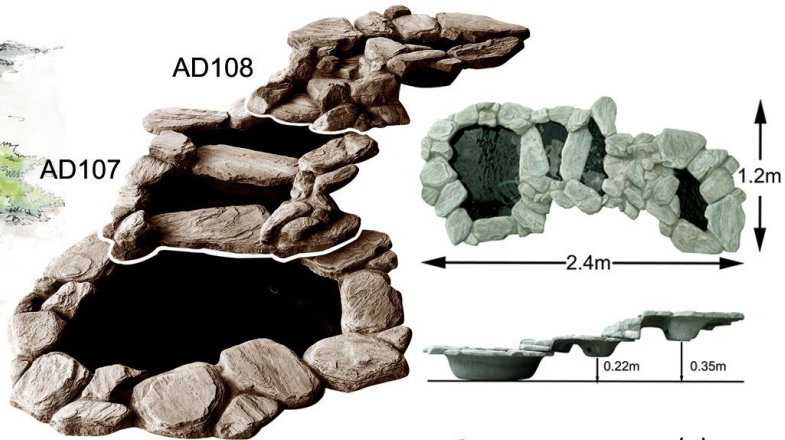

adwater® Garden Water Features

adwater® garden water features incorporate EZI-ROC® artificial stone and rock. We have available a wide range of styles to suit many settings, from a New Zealand bush scene to a formal or classical landscape.

Gentle Cascades

Planting Suggestions:
Festuca glauca (blue grass)
Pachystegia insignis
 Tutukaka moss
Libertia peregrinans

Cascades (Small) in alpine setting

Rec. pump: 1500 lph

Planting Suggestions:
 Weeping Red Maple
 Ornamental Bamboo
 Black Taro

Cascades (large) - in basalt

Rec. pump: 2400 lph

Planting Suggestions:
 Yucca
 Euphorbia
 Acaena inermis

Cascading Tarn - basalt colour

Rec. pump: 1000 lph