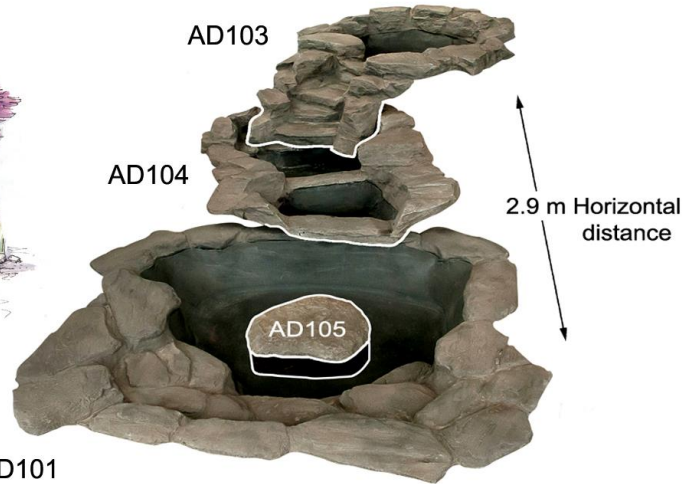

adwater® Garden Water Features

adwater® garden water features incorporate EZI-ROC® artificial stone and rock. We have available a wide range of styles to suit many settings, from a New Zealand bush scene to a formal or classical landscape.

Gentle Cascades

Planting Suggestions:
Festuca glauca (blue grass)
Pachystegia insignis
Tutukaka moss
Libertia peregrinans

Rec. pump: 1500 lph

Planting Suggestions:
Weeping Red Maple
Ornamental Bamboo
Black Taro

Rec. pump: 2400 lph

Planting Suggestions:
Yucca
Euphorbia
Acaena inermis

Rec. pump: 1000 lph