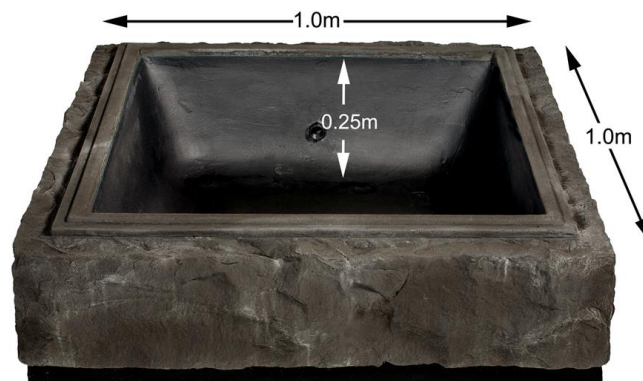

## adwater® Garden Water Features

Hewnstone Water Features are reproductions of hand hewn stone.

Rec. pump: 1000 lph

*Hewnstone Pond - (with Navajo MA207)*

Rec. pump: 1000 lph

*Hewnstone Pond - (with Sphere WSPH600)*