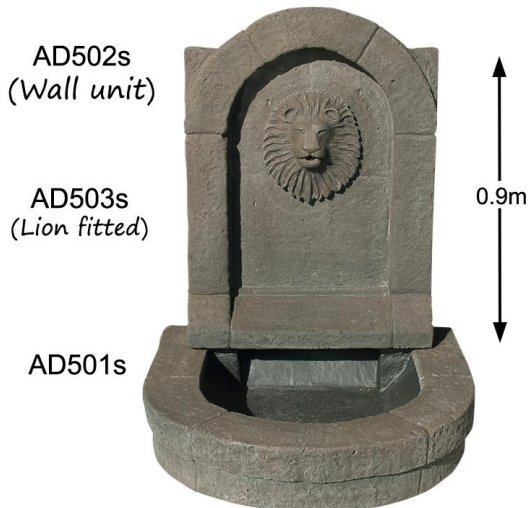

Rec. pump: 2000 lph
Mayersbach Fountain MA210 in sandstone colour
 with AD903 pond & SUB5

Mayersbach Fountain in bluestone colour

Rec. pump: 1500 lph
Fountain in bluestone colour
 with AD904 pond & SUB5

Planting Suggestions:
 Weeping rosemary

Wall Fountain in sandstone colour

Wall Fountain - components in basalt colour
 with Lion AD503s

Alternative Fountain Head Sculptures