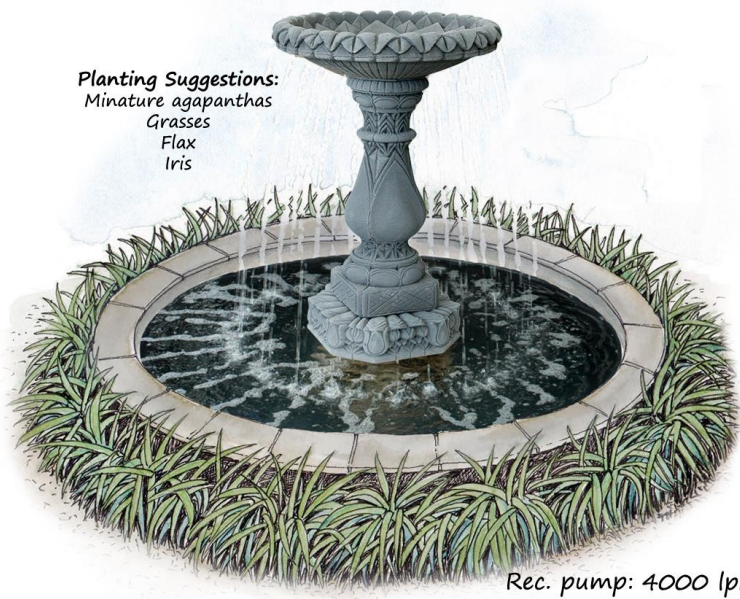

adwater® Garden Water Features

Neoclassical Water Features - As if carved by ancient craftsman these features could be relics from the past.

Mayersbach Fountain MA210
 with AD903 pond & SUB5

Mayersbach Fountain

Fountain with AD904 pond & SUB5

Lion Wall Fountain

AD502s
 (Wall unit)

AD503s
 (Lion fitted)

AD501s

Rec. pump: 700 lph

Wall Fountain - with Lion AD503s

Alternative Fountain Head Sculptures