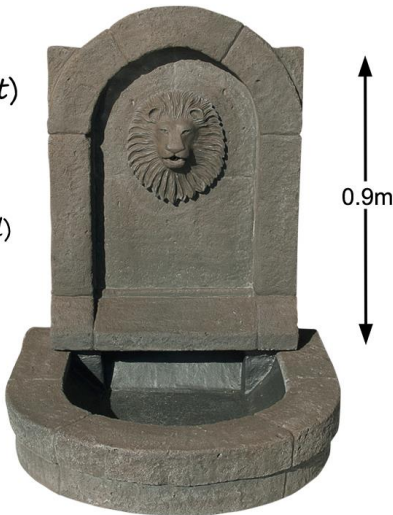

Fountain with AD904 pond & SUB5

Lion Wall Fountain

AD502s
 (Wall unit)

AD503s
 (Lion fitted)

AD501s

Rec. pump: 700 lph

Wall Fountain - with Lion AD503s

Alternative Fountain Head Sculptures