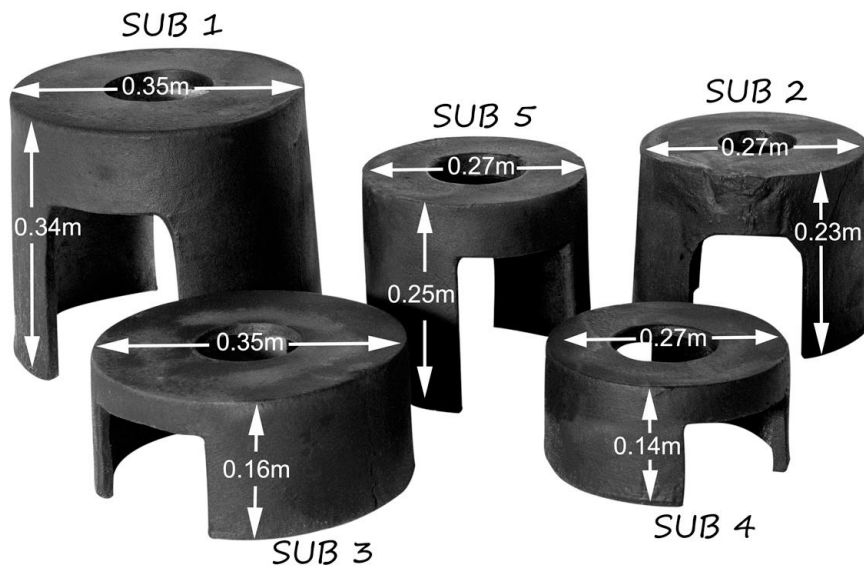

*Ornamental Water Feature setting*

Sphere: WSPH600  
Dish: WD1530  
Sub Base: Sub 4  
Pedestal: PE500

Rec. pump: 1000 lph

Sphere: WSPH600  
Dish: WD1120  
Sub Base: Sub 2  
Pedestal: PE360 R

Rec. pump: 1000 lph

Sphere: WSPH900  
Dish: WD1530  
Sub Base: Sub 3  
Pedestal: PE500

Rec. pump: 1500 lph

Sphere: WSPH300  
Dish: WD1000  
Sub Base: Sub 4  
Pedestal: PE600

Rec. pump: 700 lph

*Ornamental Water Feature components*

0.95m

*Kina Bowl (large) AD918  
(with Watertray AD912)*

*Rec. pump:  
2400 lph*

0.75m

*Kina Bowl (small) AD919  
(with Watertray AD913)*

*Rec. pump:  
1500 lph*

*SUB BASES: for Spheres & other waterfeatures  
(accomodates pump underneath)*