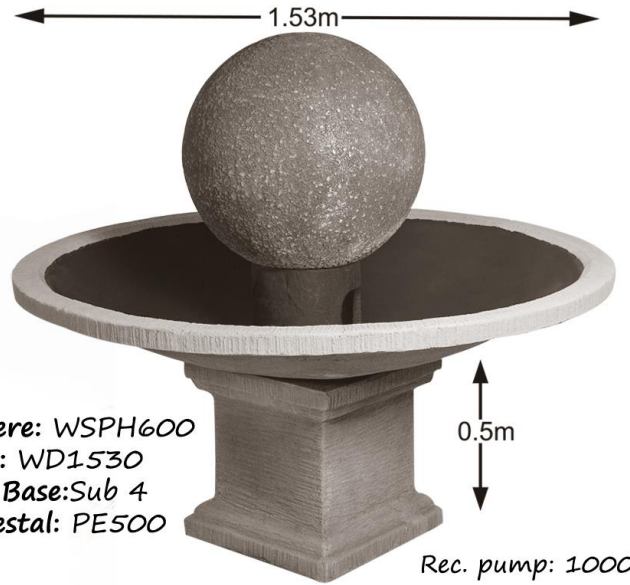

# adwater® Garden Water Features

**Ornamental Water Features** - A range of water features are available in different combinations to enhance your garden landscape. A gentle flow of water brings a relaxing aspect to your garden setting or patio.

*Ornamental Water Feature setting*

Sphere: WSPH600  
Dish: WD1530  
Sub Base: Sub 4  
Pedestal: PE500

Rec. pump: 1000 lph

Sphere: WSPH600  
Dish: WD1120  
Sub Base: Sub 2  
Pedestal: PE360 R

Rec. pump: 1000 lph

Sphere: WSPH900  
Dish: WD1530  
Sub Base: Sub 3  
Pedestal: PE500

Rec. pump: 1500 lph

Sphere: WSPH300  
Dish: WD1000  
Sub Base: Sub 4  
Pedestal: PE600

Rec. pump: 700 lph

*Ornamental Water Feature components*

0.95m

*Kina Bowl (large) AD918  
(with Watertray AD912)*

*Rec. pump:  
2400 lph*

0.75m

*Kina Bowl (small) AD919  
(with Watertray AD913)*

*Rec. pump:  
1500 lph*

*SUB BASES: for Spheres & other waterfeatures  
(accomodates pump underneath)*