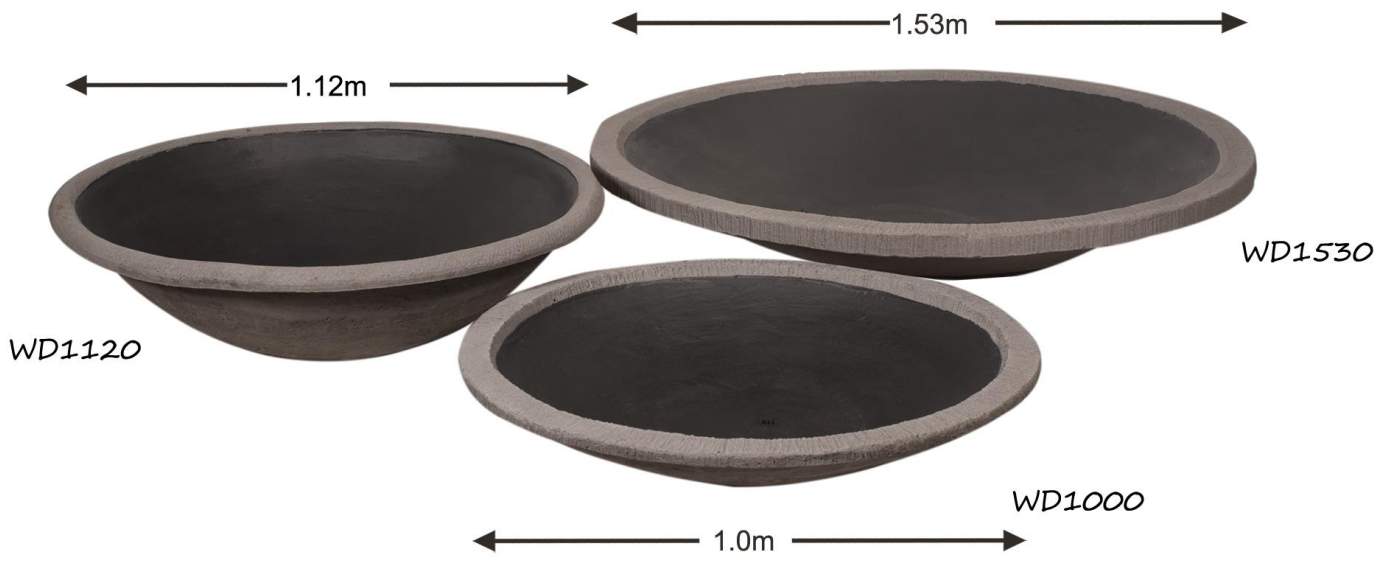

Semi-spherical Planters

0.9m

CG900

CG600

Cauldrons

1.03m

AD916

AD917

Flared Planters

Rectangle Planter AD920

Planter Dishes