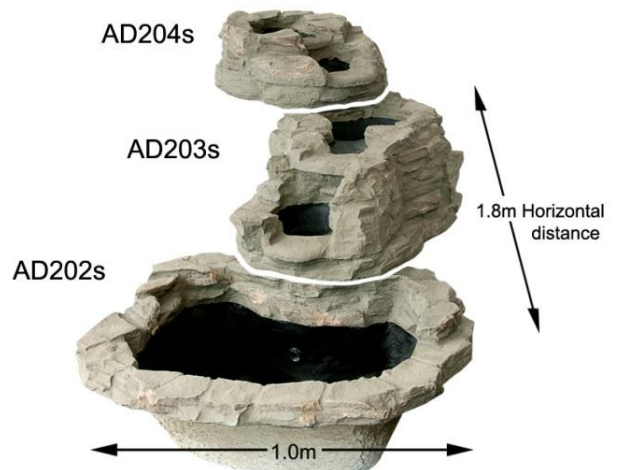

Shangri-la Falls - As their name suggests, these dramatic flowing waterfalls might be found in that utopian place (available in basalt or paradise colour).

Planting suggestions:
Iris
Bergenia
Ajuga
Clivia

High Shangri-la falls in basalt & paradise colour

Rec. pump: 4000 lph

Planting suggestions:
Xeronema
Farguim japonicum var.
Pellaea rotundifolia
Carex

Tiered Shangri-la falls (large) in paradise & basalt colour

Rec. pump: 4000 lph

Planting suggestions:
Carex
Bergenia
Heuchera
Mondo grass

Tiered Shangri-la falls (small) in basalt & paradise colour

Rec. pump: 2400 lph