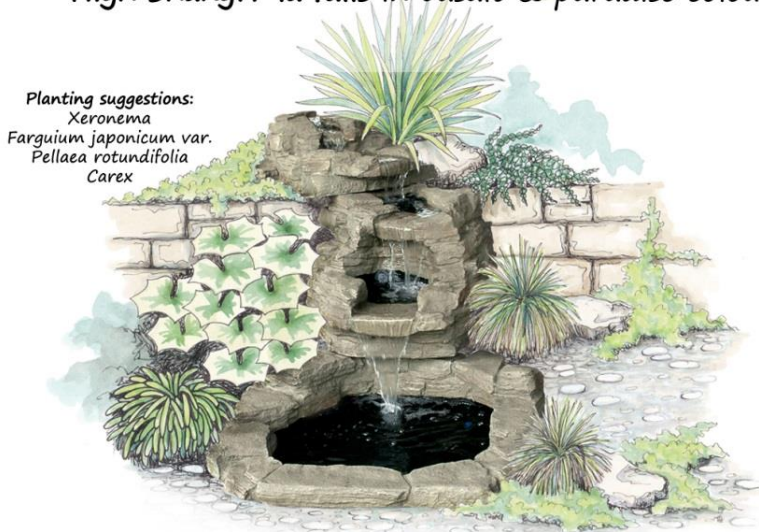

adwater® Garden Water Feature

adwater® garden water features incorporate EZI-ROC® artificial stone and rock. We have available a wide range of styles to suit many settings, from a New Zealand bush scene to a formal or classical landscape.

Shangri-la Falls - As their name suggests, these dramatic flowing waterfalls might be found in that utopian place (available in basalt or paradise colour).

Planting suggestions:
Iris
Bergenia
Ajuga
Clivia

High Shangri-la falls in basalt & paradise colour

Rec. pump: 4000 lph

Planting suggestions:
Xeronema
Farguim japonicum var.
Pellaea rotundifolia
Carex

Tiered Shangri-la falls (large) in paradise & basalt colour

Rec. pump: 4000 lph

Planting suggestions:
Carex
Bergenia
Heuchera
Mondo grass

Tiered Shangri-la falls (small) in basalt & paradise colour

Rec. pump: 2400 lph