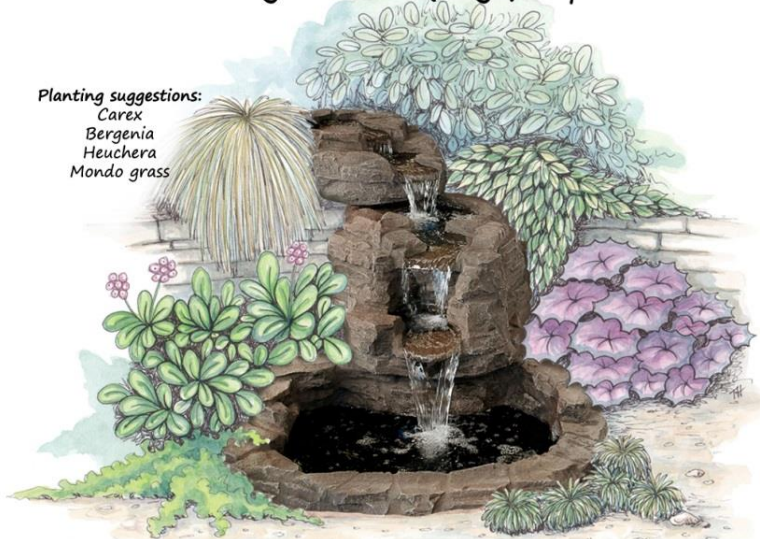

adwater® Garden Water Feature

adwater® garden water features incorporate EZI-ROC® artificial stone and rock. We have available a wide range of styles to suit many settings, from a New Zealand bush scene to a formal or classical landscape.

Shangri-la Falls - As their name suggests, these dramatic flowing waterfalls might be found in that utopian place (available in basalt or paradise colour).

Planting suggestions:
Iris
Bergenia
Ajuga
Clivia

High Shangri-la falls in basalt & paradise colour

Rec. pump: 4000 lph

Planting suggestions:
Xeronema
Farguim japonicum var.
Pellaea rotundifolia
Carex

Tiered Shangri-la falls (large) in paradise & basalt colour

Rec. pump: 4000 lph

Planting suggestions:
Carex
Bergenia
Heuchera
Mondo grass

Tiered Shangri-la falls (small) in basalt & paradise colour

Rec. pump: 2400 lph