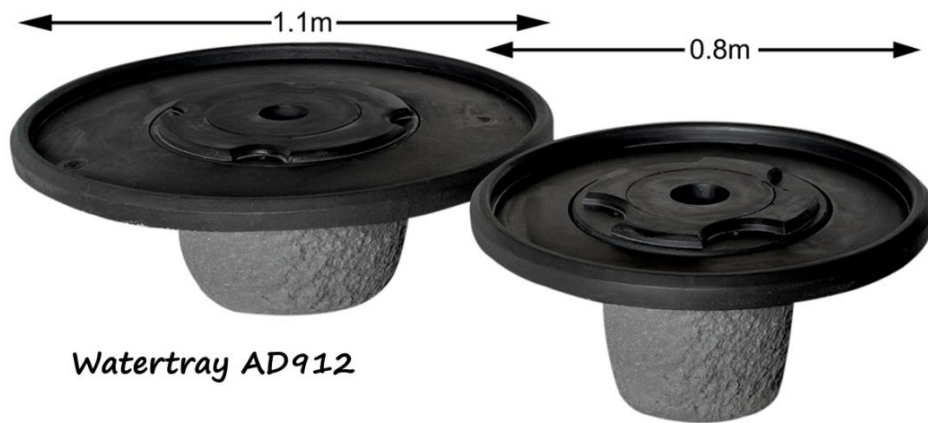

## adwater® Garden Water Feature

**'Waterless Ponds'** - Water trays and Java pond have been designed to hide the body of water they contain, creating an element of mystery with practical benefits.

Watertray AD912 (with Tsukubai MA201)  
Rec. pump: 1000 lph

Watertray AD913 (with Millstone MA708)  
Rec. pump: 700 lph

Java 'Waterless' pond ADJ1000  
(with Stepped Tsukubai MA202)  
Rec. pump: 1000 lph

Watertray AD913 (with Navajo MA207)  
Rec. pump: 1000 lph

Watertray AD912 (with Sphere WSPH600)  
Rec. pump: 1000 lph