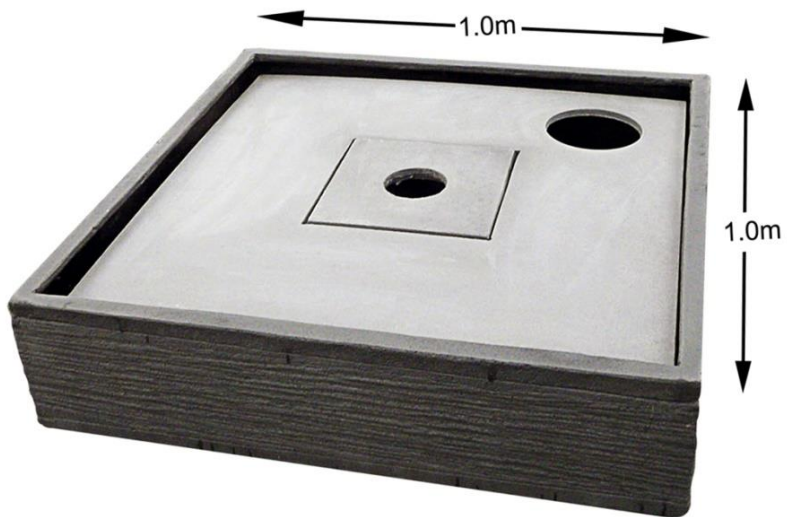

*Java 'Waterless' Pond ADJ1000C
(complete with platform ADJ1000P & sub base ADJ1000s)*