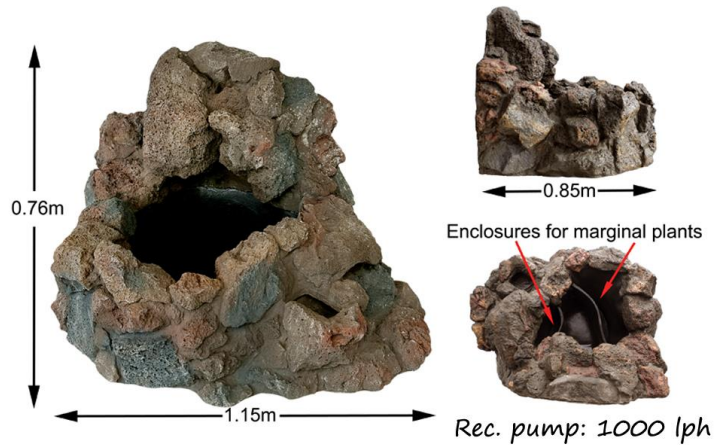

adwater® Garden Water Features

adwater® garden water features incorporate EZI-ROC® artificial stone and rock. We have available a wide range of styles to suit many settings, from a New Zealand bush scene to a formal or classical landscape.

Lavastone Water Features re-create the fine detail of lava rock.

Planting Suggestions:
Cordyline
Palms
Miniature agapanthus
Polygonum capitatum

Lavastone self-contained Waterfall/Pond AD701

AD701 (backless)

Planting Suggestions:
Clivia
Ajuga
Carex
Heuchera

Lavastone Waterfall - with AD803 and AD907 pond

AD803 (backless)

Rec. pump: 1500 lph

Planting Suggestions:
Red flax
Kalanchoe pumila

Lavastone Waterfall Rock - AD812 & AD908 pond

AD812 (complete rock)

Rec. pump: 1000 lph