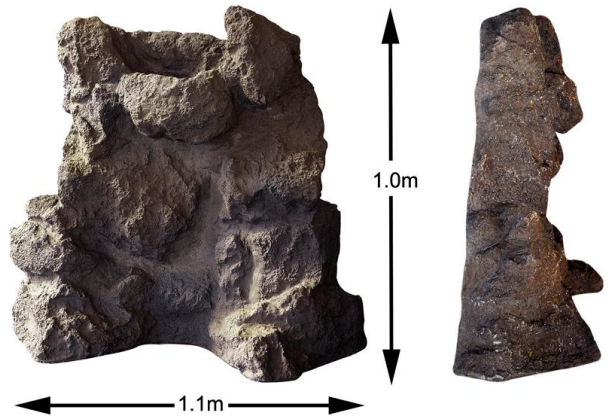

adwater® Garden Water Features

adwater® garden water features incorporate EZI-ROC® artificial stone and rock. We have available a wide range of styles to suit many settings, from a New Zealand bush scene to a formal or classical landscape.

Lavastone Water Features re-create the fine detail of lava rock.

Planting Suggestions:
Cordyline
Palms
Miniature agapanthus
Polygonum capitatum

Lavastone self-contained Waterfall/Pond AD701

AD701 (backless)

Planting Suggestions:
Clivia
Ajuga
Carex
Heuchera

Lavastone Waterfall - with AD803 and AD907 pond

AD803 (backless)

Rec. pump: 1500 lph

Planting Suggestions:
Red flax
Kalanchoe pumila

Lavastone Waterfall Rock - AD812 & AD908 pond

AD812 (complete rock)

Rec. pump: 1000 lph