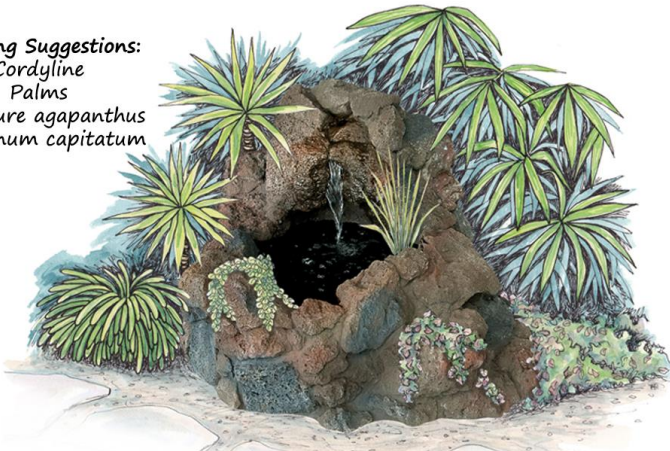

adwater® Garden Water Features

adwater® garden water features incorporate EZI-ROC® artificial stone and rock. We have available a wide range of styles to suit many settings, from a New Zealand bush scene to a formal or classical landscape.

Lavastone Water Features re-create the fine detail of lava rock.

Planting Suggestions:
Cordyline
Palms
Miniature agapanthus
Polygonum capitatum

Lavastone self-contained Waterfall/Pond AD701

AD701 (backless)

Planting Suggestions:
Clivia
Ajuga
Carex
Heuchera

Lavastone Waterfall - with AD803 and AD907 pond

AD803 (backless)

Rec. pump: 1500 lph

Planting Suggestions:
Red flax
Kalanchoe pumila

Lavastone Waterfall Rock - AD812 & AD908 pond

AD812 (complete rock)

Rec. pump: 1000 lph