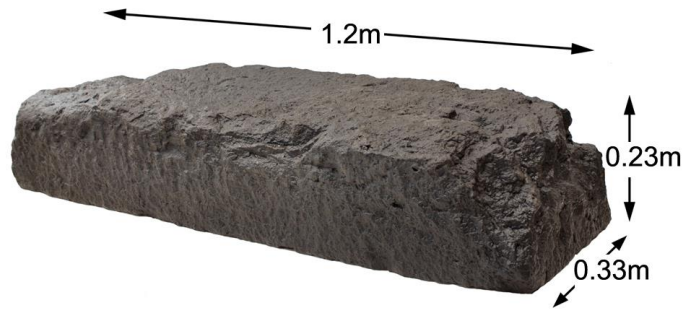

## Hewnstone Blocks & Kerbs

EZI-ROC® Block and Kerbs can create a dramatic stone feature or garden enclosure.

*Hewnstone Blocks - EZ013*

*Hewnstone Blocks - EZ013*

340 - 500mmL x 250mmH  
*Hewnstone Kerb Block - EZ014*