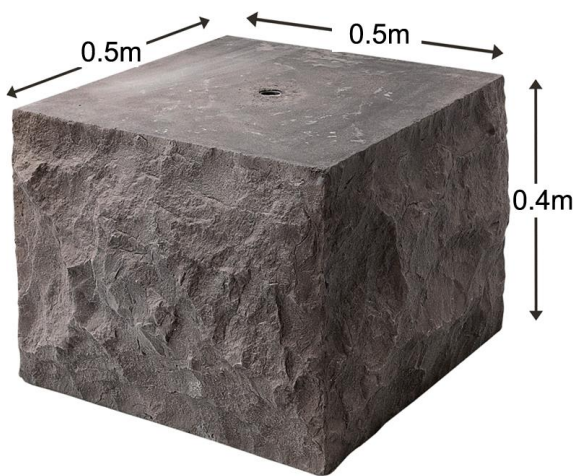

## Hewnstone Blocks & Kerbs

EZI-ROC® Block and Kerbs can create a dramatic stone feature or garden enclosure.

*Hewnstone Blocks - EZ013*

*Hewnstone Blocks - EZ013*

340 - 500mmL x 250mmH  
*Hewnstone Kerb Block - EZ014*