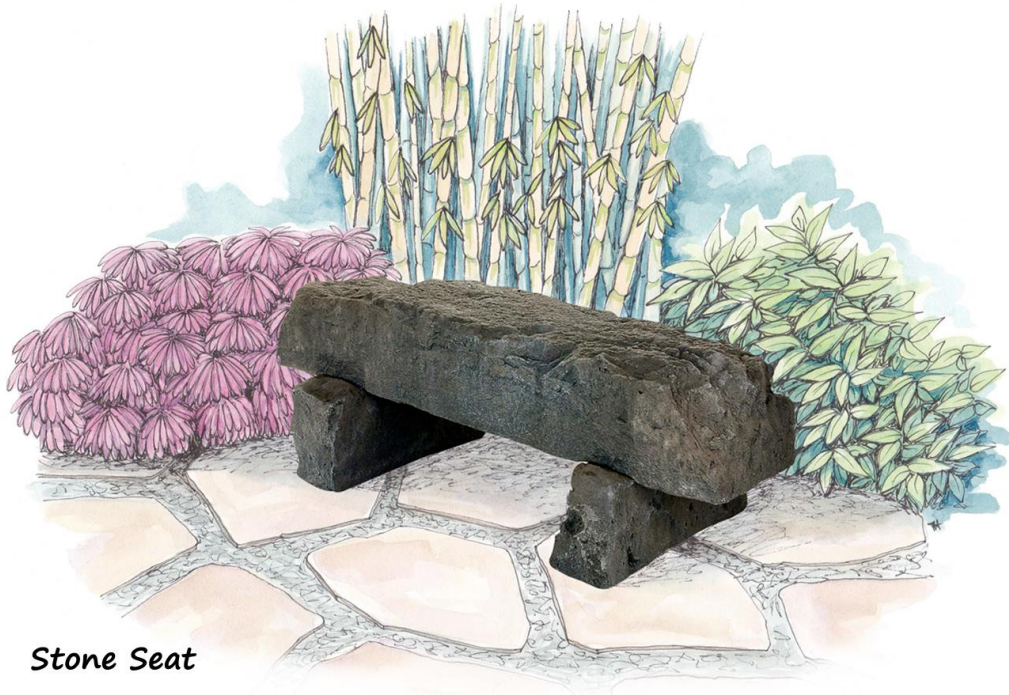

EZI-ROC STONE SEATS

EZI-ROC® Stone Seats are an attractive addition to enhance your garden setting. Easy to place in your chosen location with flexibility to move from one area to another.

Stone Seat

EZ015

1.2m

EZ016

0.4m

Aztec Seat MA705