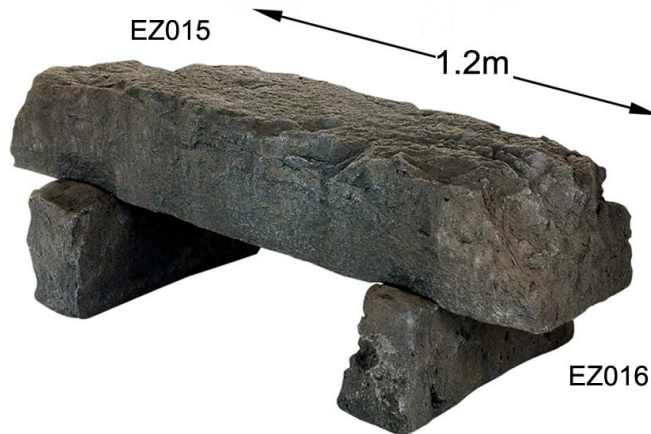

EZI-ROC STONE SEATS

EZI-ROC® Stone Seats are an attractive addition to enhance your garden setting. Easy to place in your chosen location with flexibility to move from one area to another.

Stone Seat

EZ015

1.2m

EZ016

0.4m

Aztec Seat MA705